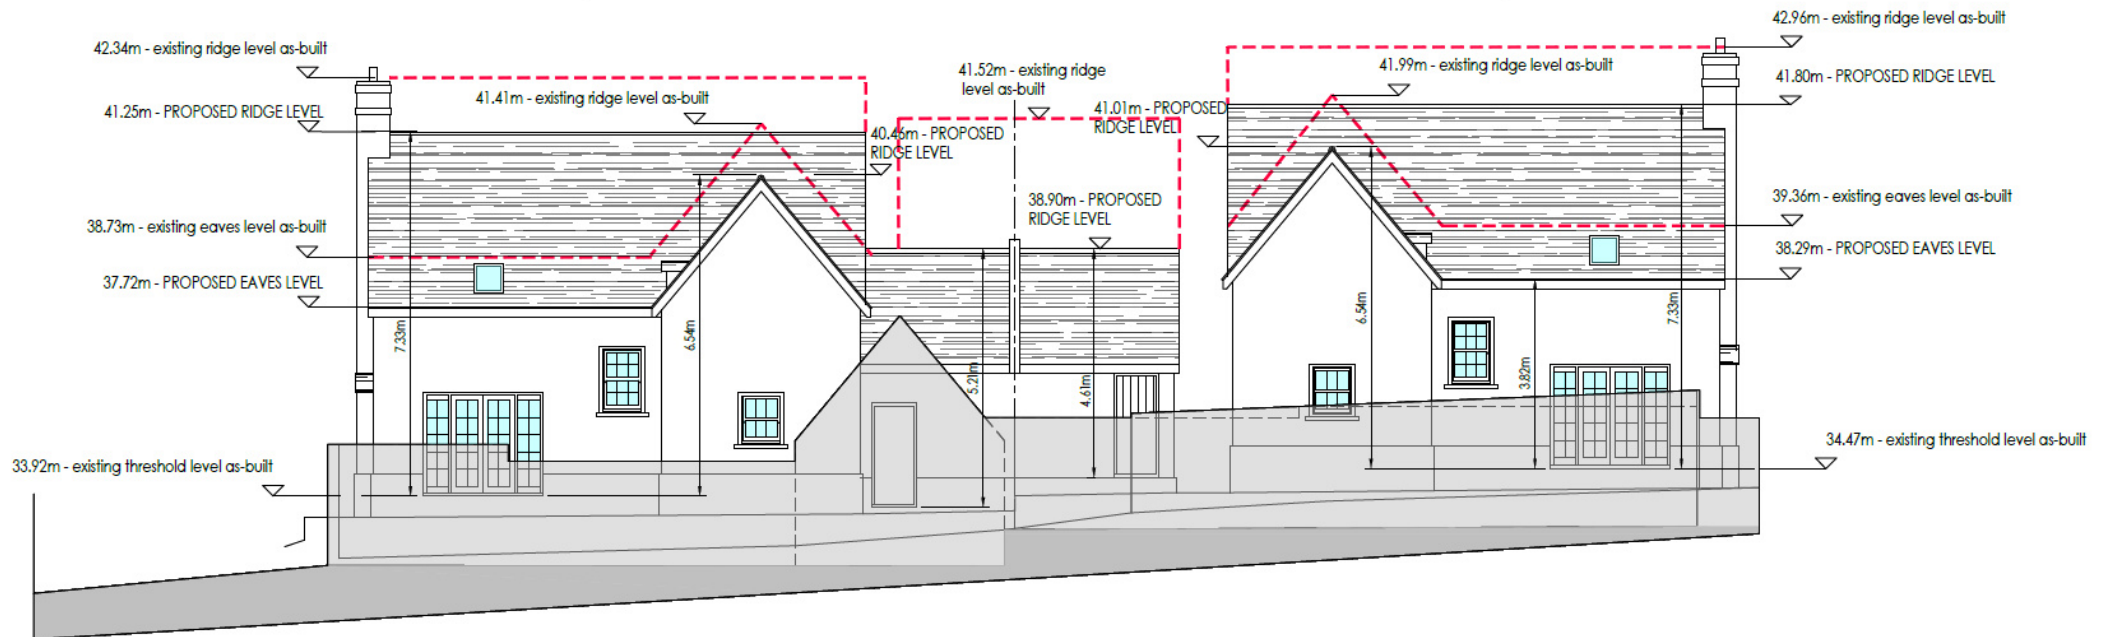

PLOT 6

PLOT 5

PROPOSED ELEVATION TO REAR OF WHITE HORSE HOUSE AND 6 & 7 CUCKOO HILL

All dimensions from existing, as-built, threshold level